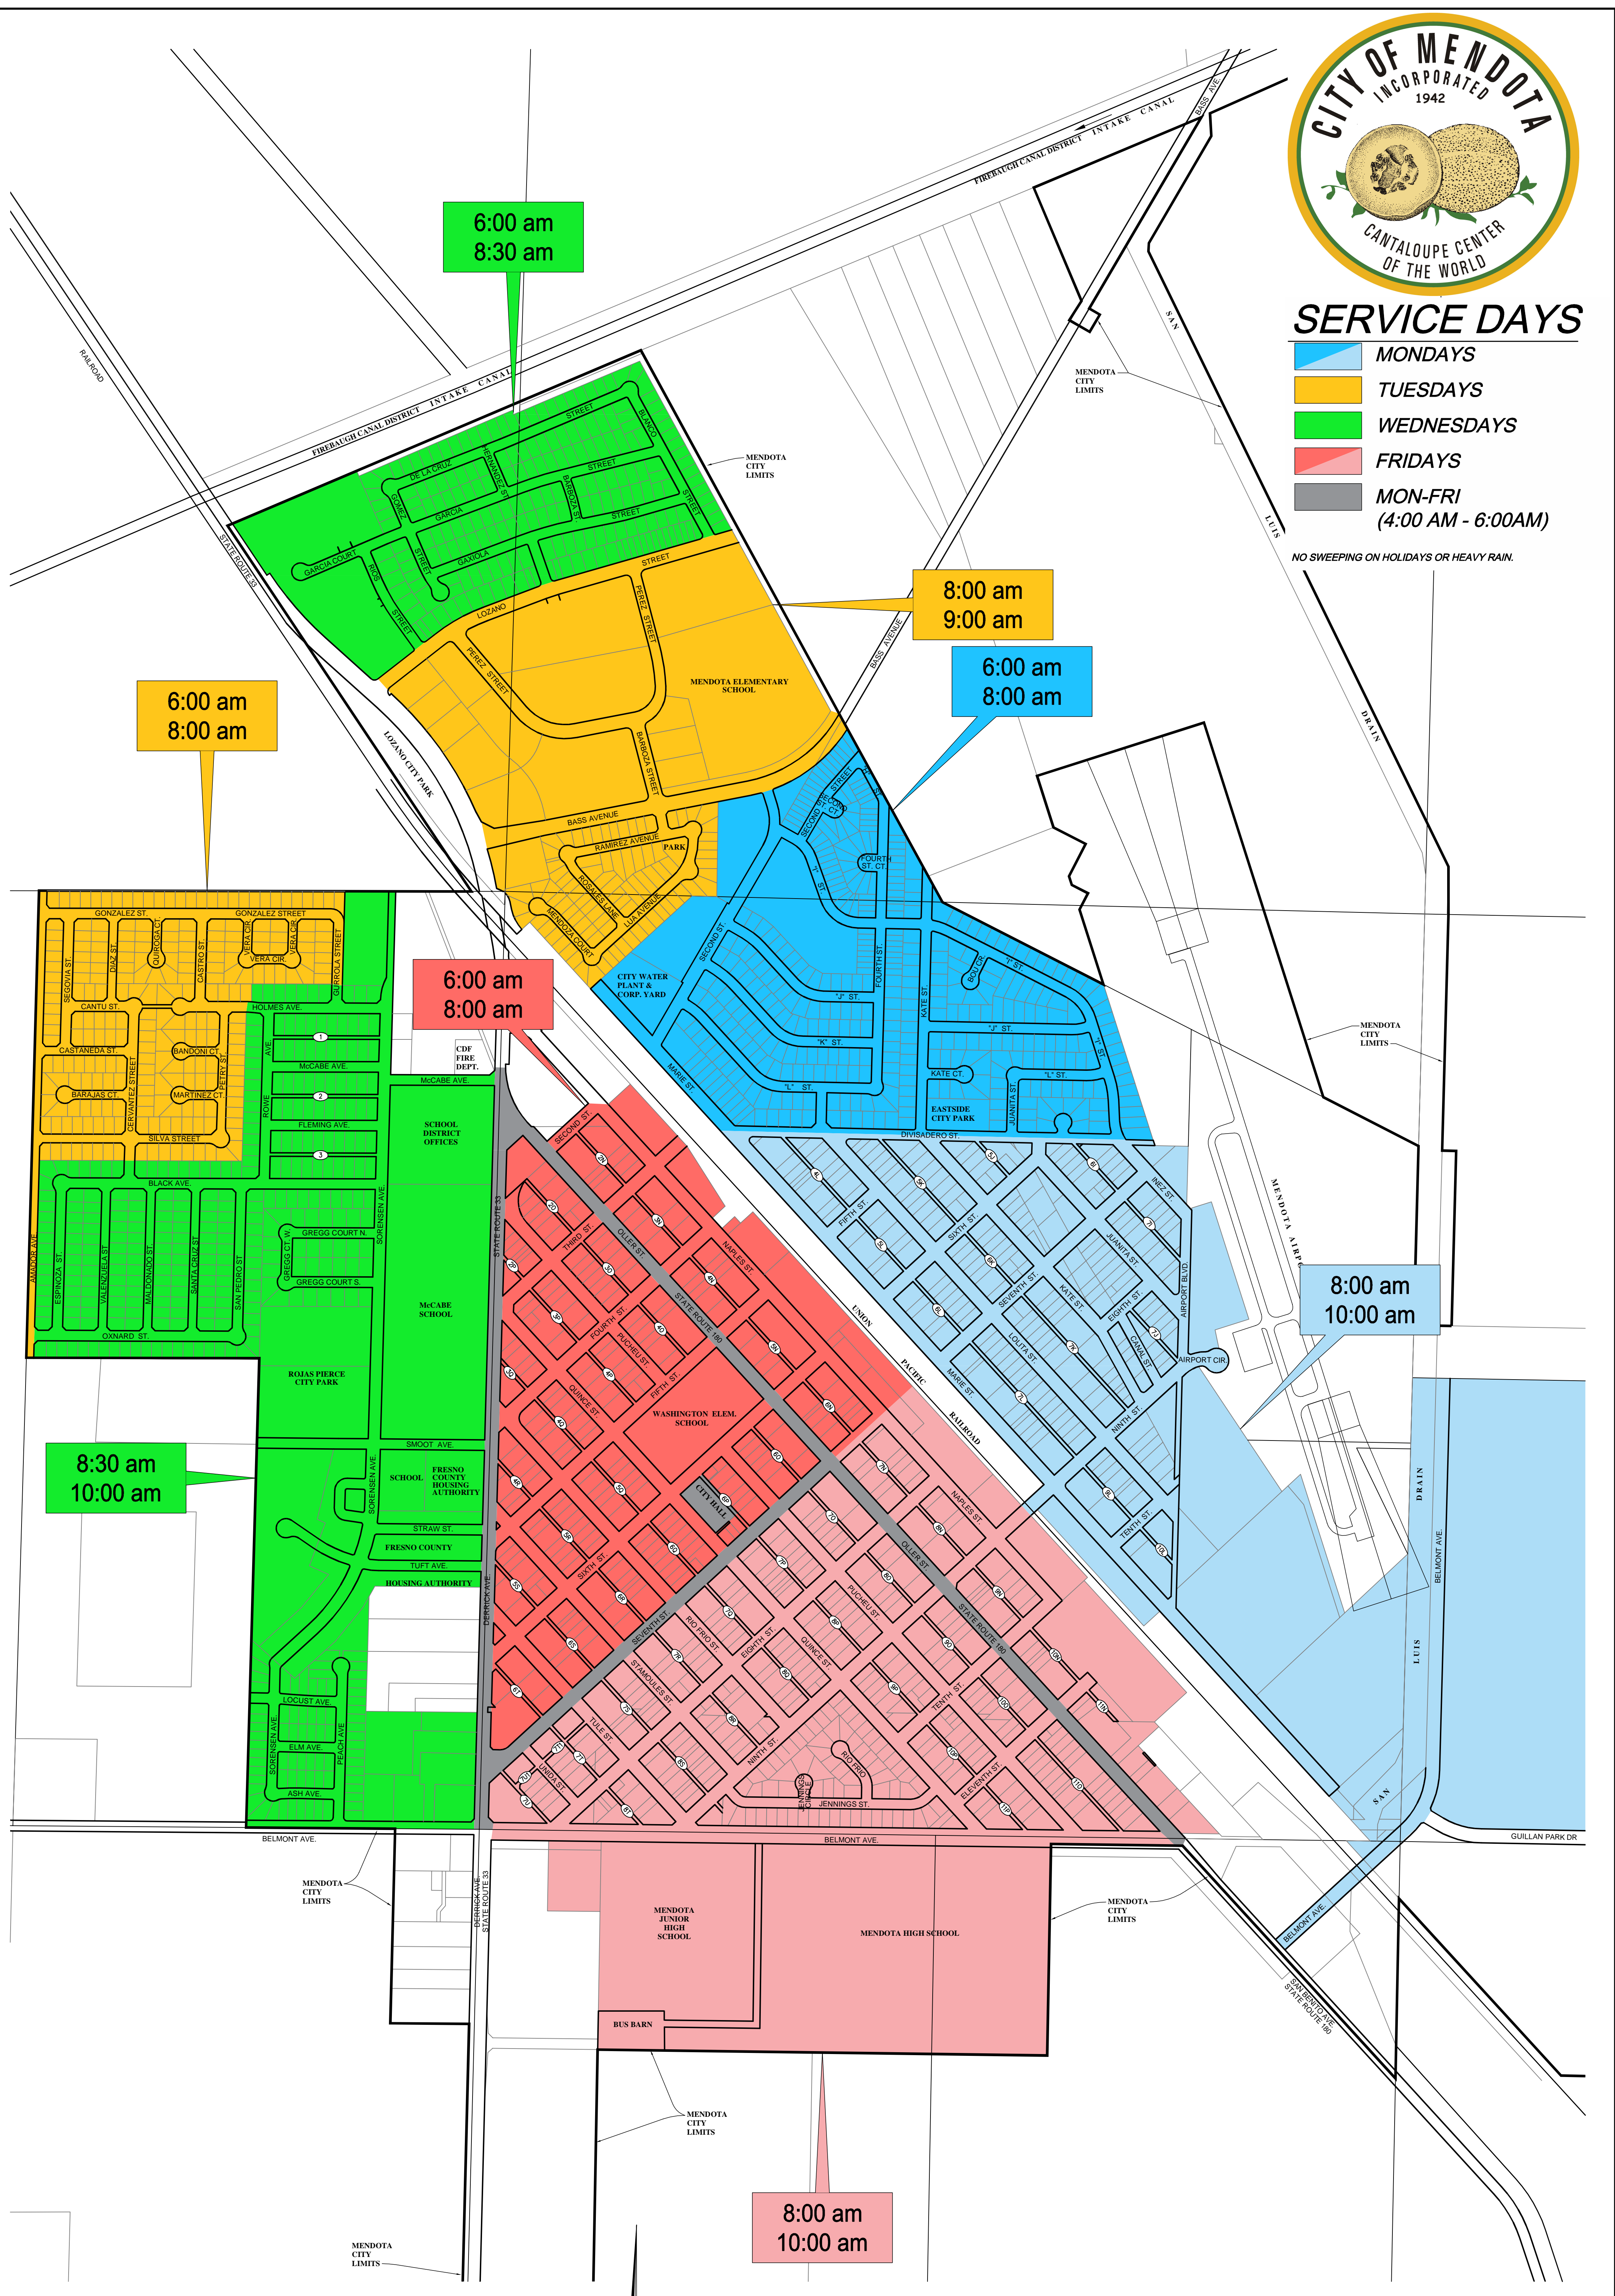

### SERVICE DAYS

- MONDAYS
- TUESDAYS
- WEDNESDAYS
- FRIDAYS
- MON-FRI (4:00 AM - 6:00AM)

NO SWEEPING ON HOLIDAYS OR HEAVY RAIN.

EST. 1988  
**PROVOST & PRITCHARD**  
 CONSULTING GROUP  
 An Employee Owned Company  
 286 WEST CROMWELL AVENUE  
 FRESNO, CALIFORNIA 93711-6162  
 559/449-2700 FAX 559/449-2715  
 www.ppeng.com

**CITY OF MENDOTA**  
**STREET SWEEPING**  
**SERVICE SCHEDULE**  
 APRIL 2020